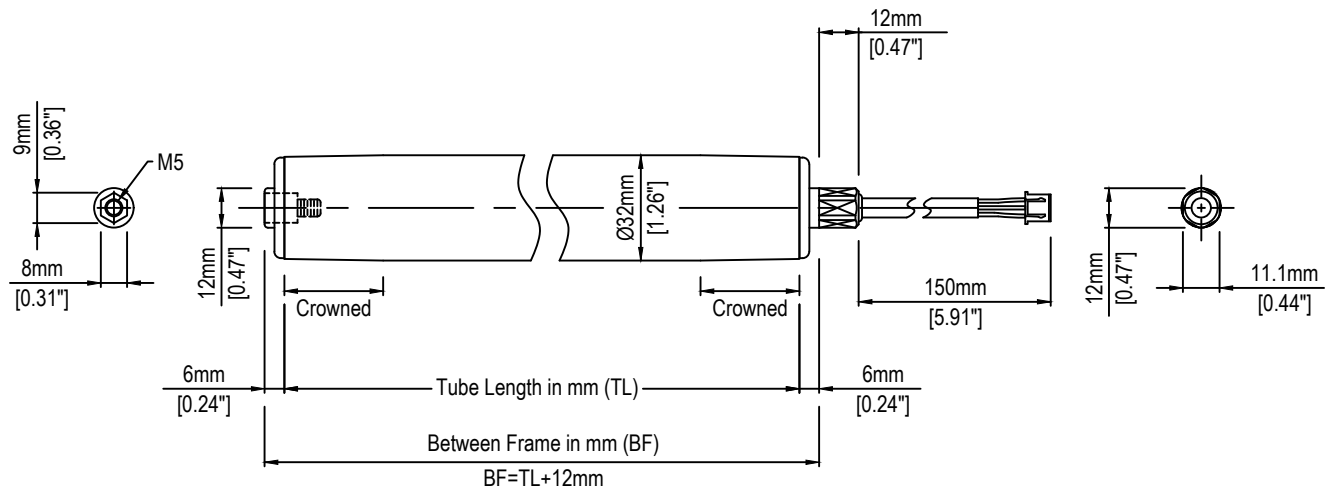

REV	REVISION DESCRIPTION	DATE

ITO DENKI, USA, INC.
 2 GREAT VALLEY BLVD.
 HANOVER CROSSINGS
 WILKES BARRE, PA 18706
 Ph: 888-310-8811 www.itohdenki.com

ITO DENKI USA, INCORPORATED		
PM320HS POWER MOLLER		
SCALE:	NONE	DRAWN BY: EEL
		DATE: 6/24/2025